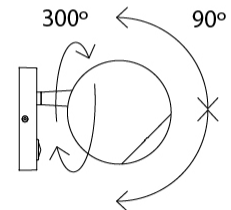

70mm 2 ³/₄"

70mm 2 ³/₄"

300° 90°