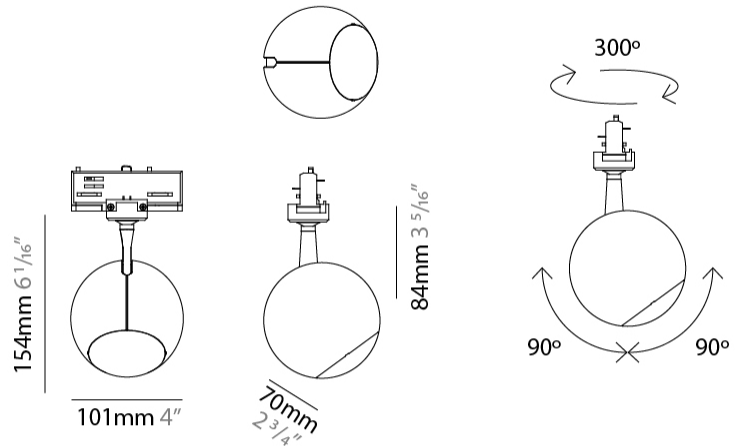

PROJECT _____
TYPE _____
SPECIFIER _____
QUANTITY _____
DATE _____

BO-LA TRACK

D96036-

base number _____
Finish _____
Options _____

1. To build a product code in our configurator select the specify button on the base model # product page
2. To build a manual product code on this datasheet choose from the options listed below in blue font and add the suffix to the base model #

GENERAL

Series: Bo-La _____
Brand: Milan _____
Division: Design _____
Mounting Type: Track _____
Mounting Location: Ceiling _____
Subcategory: Spots _____

PHYSICAL

Shape: Sphere _____
Diameter (mm): 101 _____
Diameter (in): 4 _____
Max. Overall Height (mm): 154 _____
Max. Overall Height (in): 6 1/16 _____
Light Distribution: Adjustable / Direct _____
Diffuser: Polycarbonate _____
Fixture Finish: WHI / BLK / BNI / SCO _____
Fixture Material: Aluminum _____

ELECTRICAL

Number of Lamps: 1 _____
Lamp Type: LED _____
Input Wattage (W): 11 _____
Dimming: Electronic Low Voltage Dimming _____
Input Voltage (V): 120Vac Direct Line _____

LED

Number of LEDs: 1 _____
Color Temperature (°K): 3000 _____
Max. Delivered Lumen (lm): 845 _____
CRI: >80 CRI _____

OPTICAL

RATINGS AND CERTIFICATIONS

Certified By: Certified for North American Standards _____
IP rating: IP20 _____